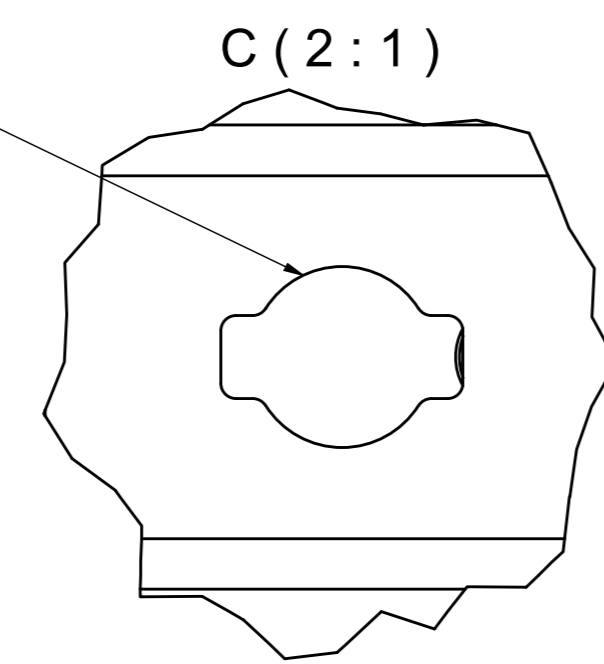

Right hand slide = Left hand slide.

Dimensions between marks are guide dimensions.

Released for Production

Designer	Gen.Tol.Dim. ± 0,5	Third angle projection	Scale 2:3
S.Duizings	Gen.Tol.Angle ± 0,5		
Date	Gen.Roughness Ra		Doc.No. E000177334
	Units mm/deg.		Model No. E000139481

Description			
ULFHFD-D- 1200/1250 (17.5) Zinc-Magnesium			
Thomas Regout Int.	THOMAS REGOUT INTERNATIONAL BV Industrieweg 40 - 6219 NR Maastricht The Netherlands	Item No. M12-AB1	Revision 00